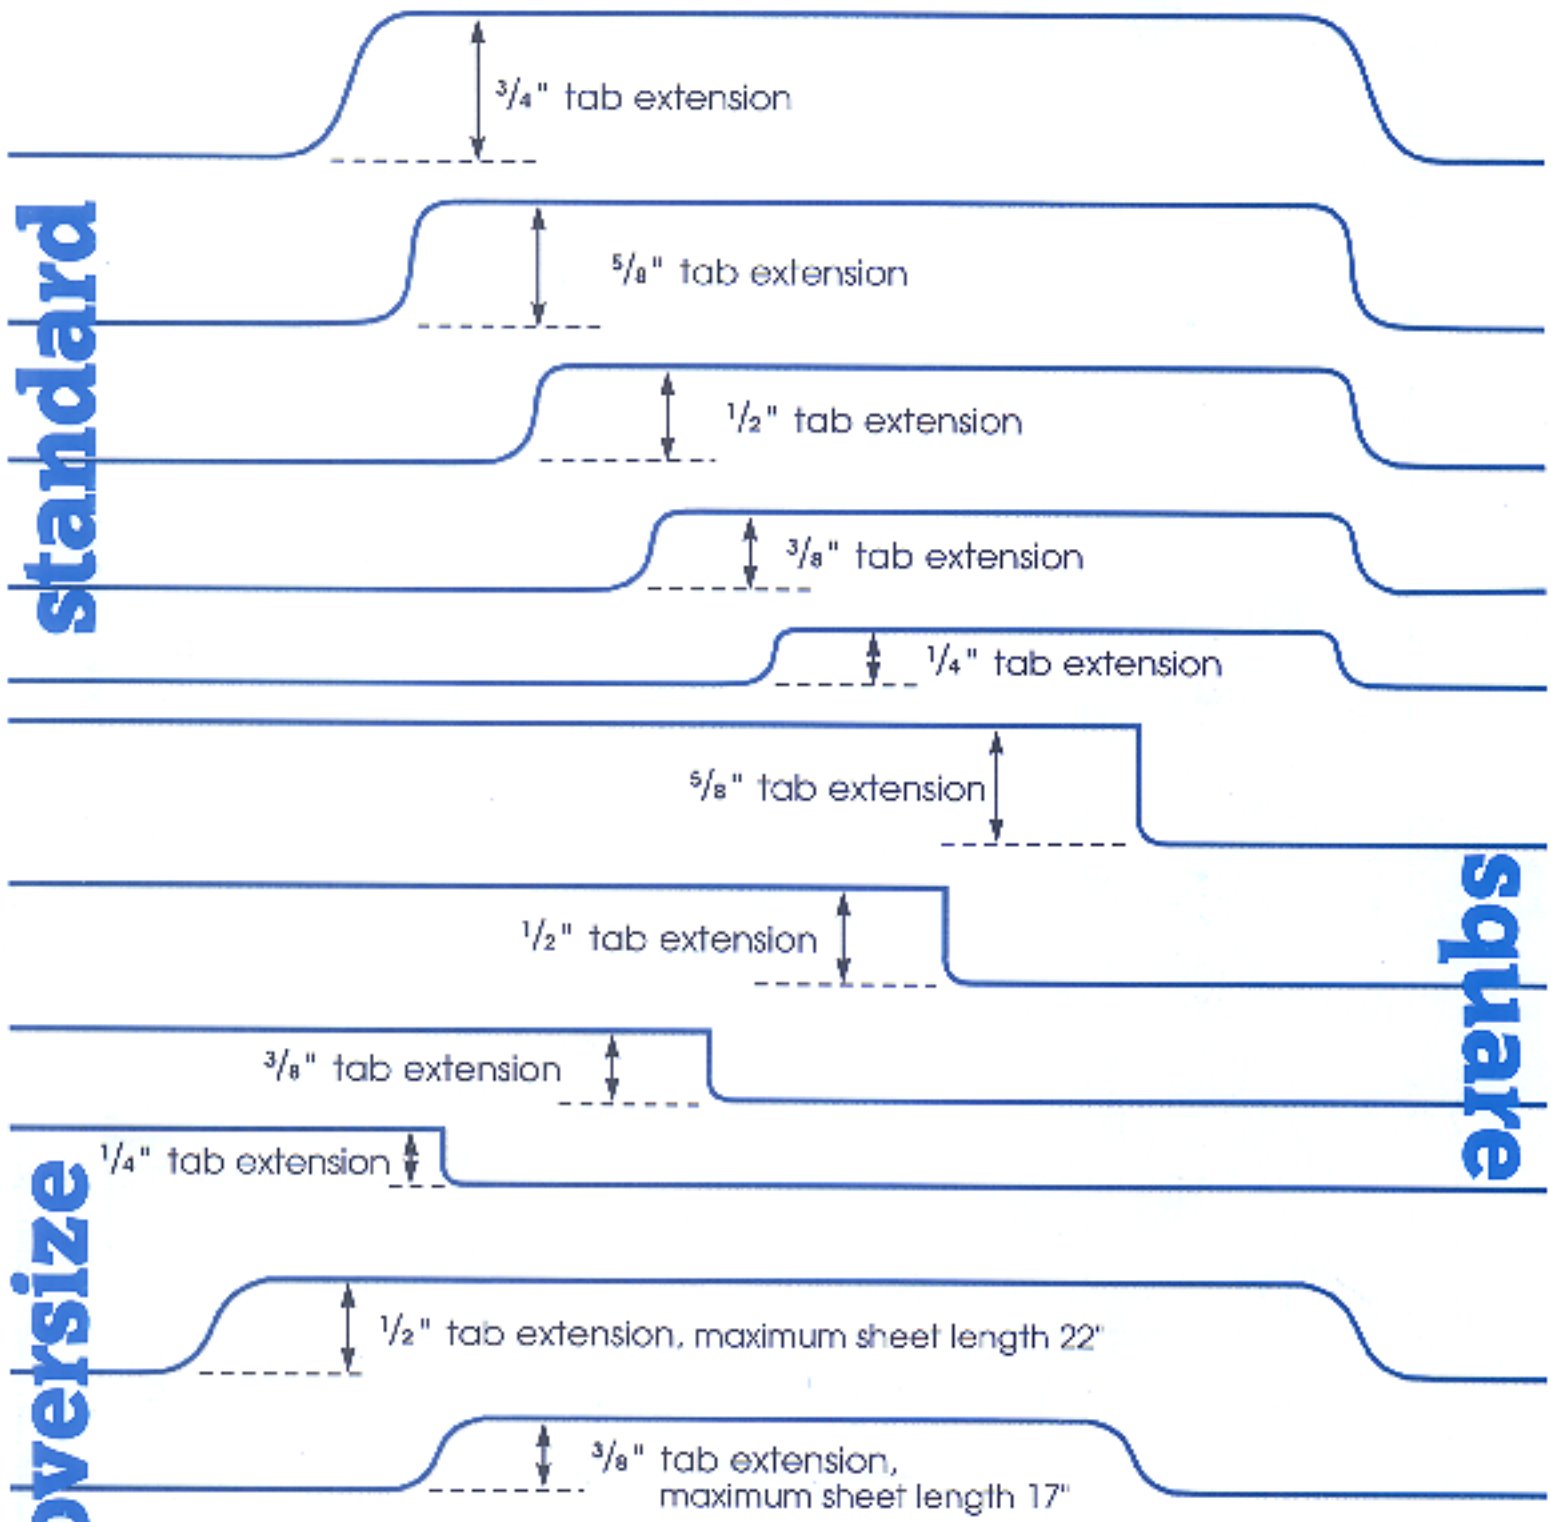

STANDARD SIZE AND SHAPE CHART

maximum length 15' except where noted.

contact your precision index representative for more information

Note: This page may not print to scale.